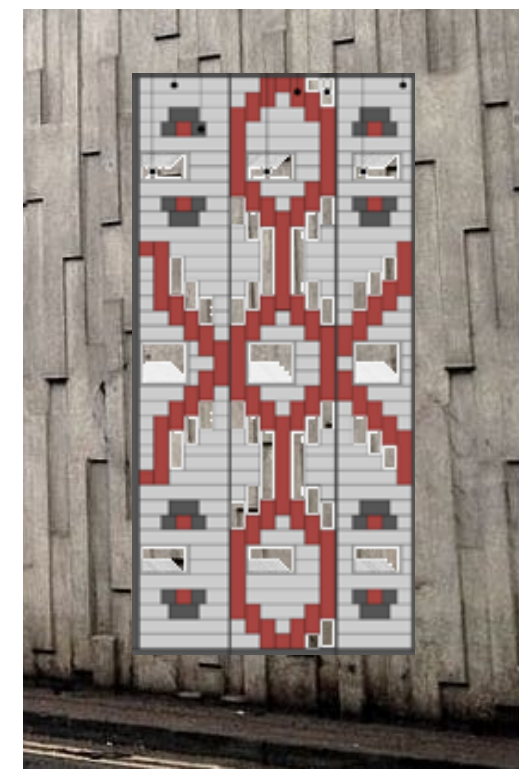

# Riverside Streetscape

PATTERNED SURFACE OPPORTUNITIES

(CORY DOUGLAS SPINDLE WHORL DESIGN)

CRESCENT, TRIGON, OVAL (ARTIST UNKNOWN)

WALL DESIGN OPPORTUNITIES

CEREMONIAL GATHERING SPACE

LOCAL FOOD PLANTS - SALMONBERRY, SOAPBERRY