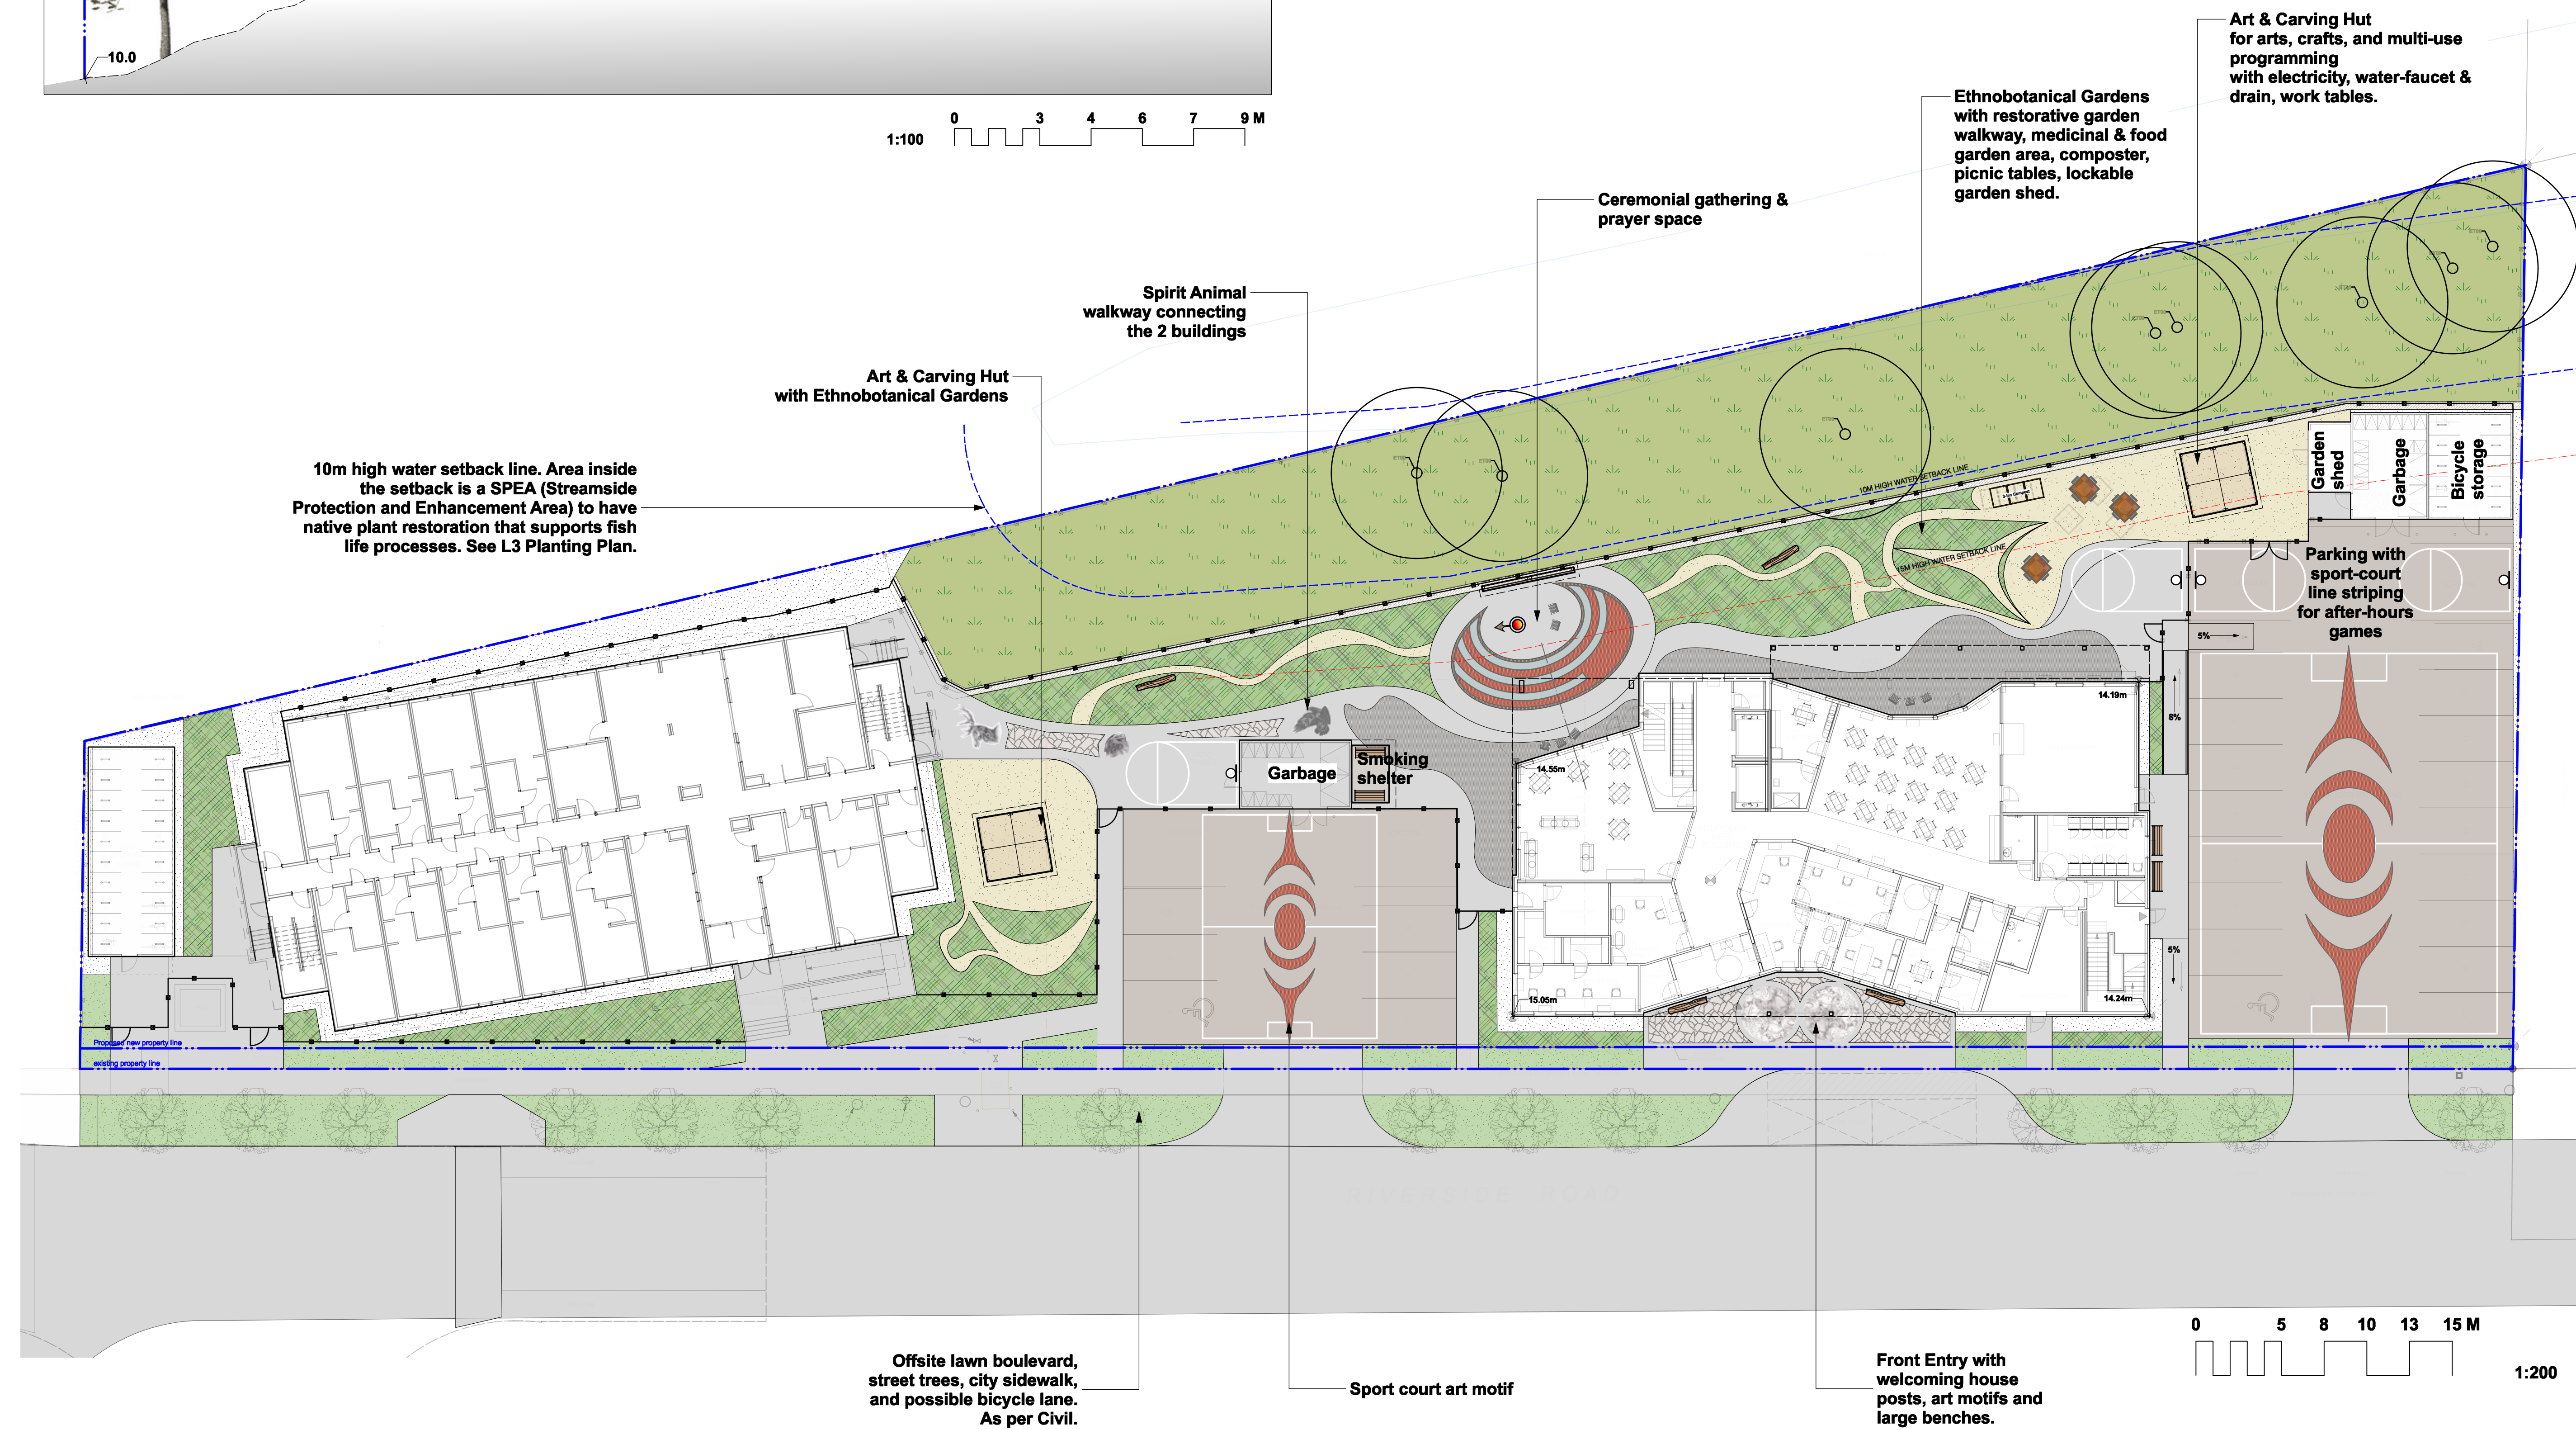

Prospect & Refuge
Landscape Architects