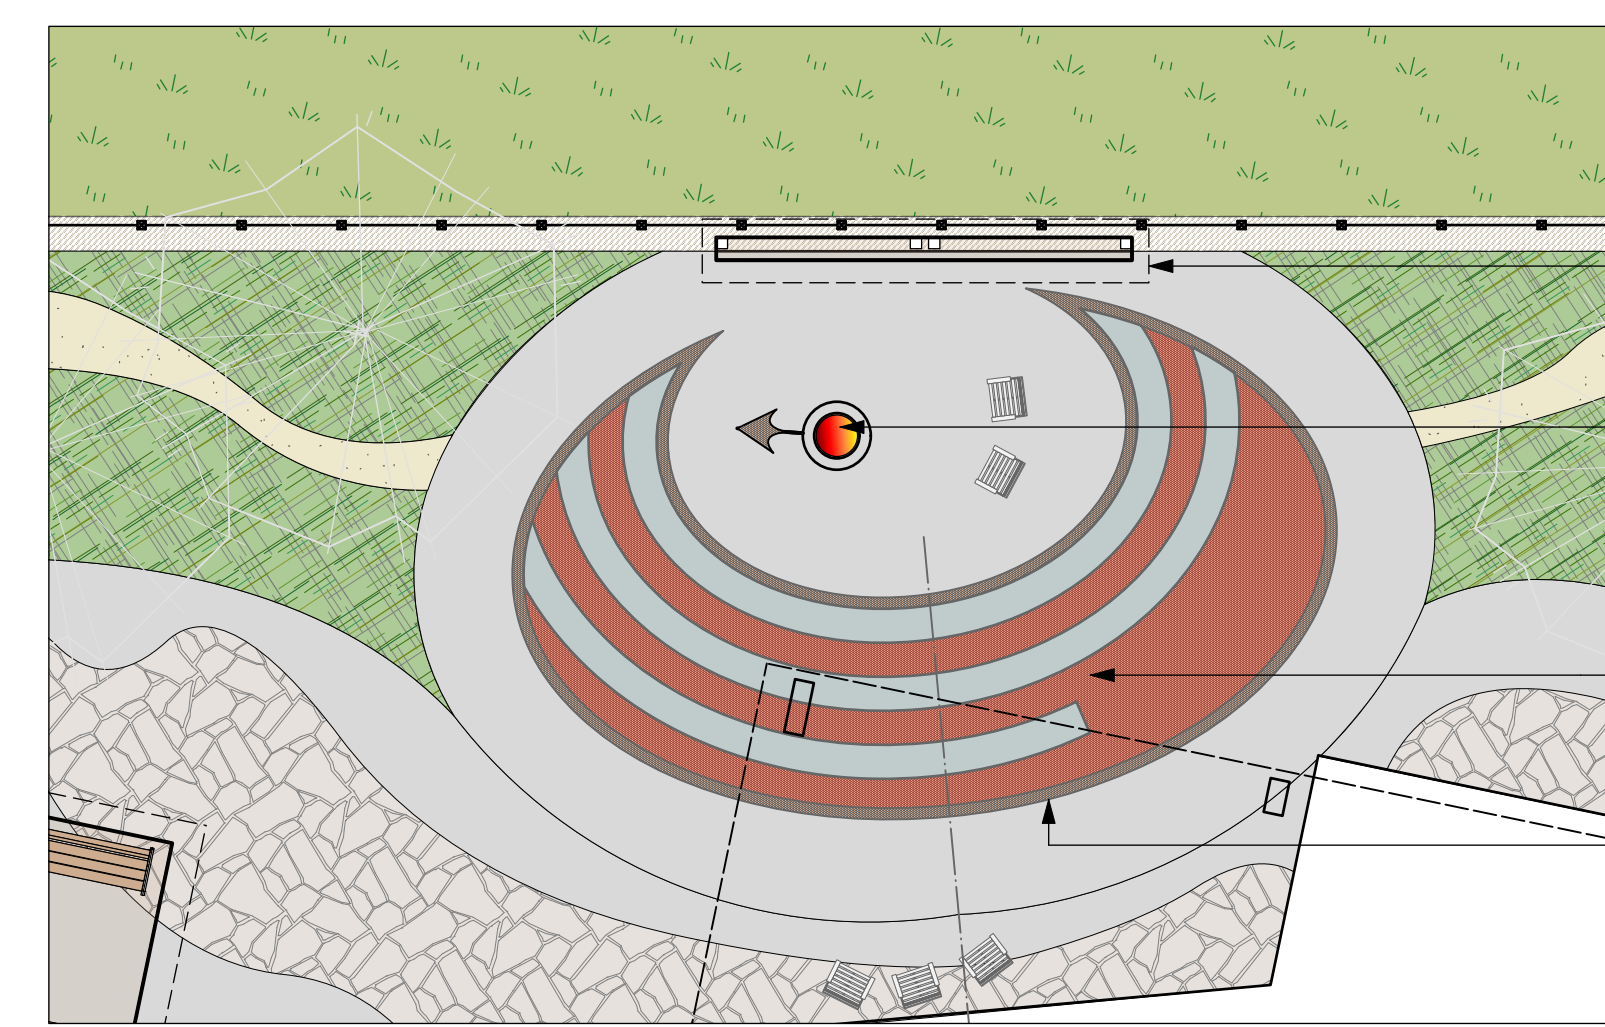

INDIGENOUS FOOD FOREST GARDEN - XAWS SHEWAY

Prospect & Refuge
Landscape Architects